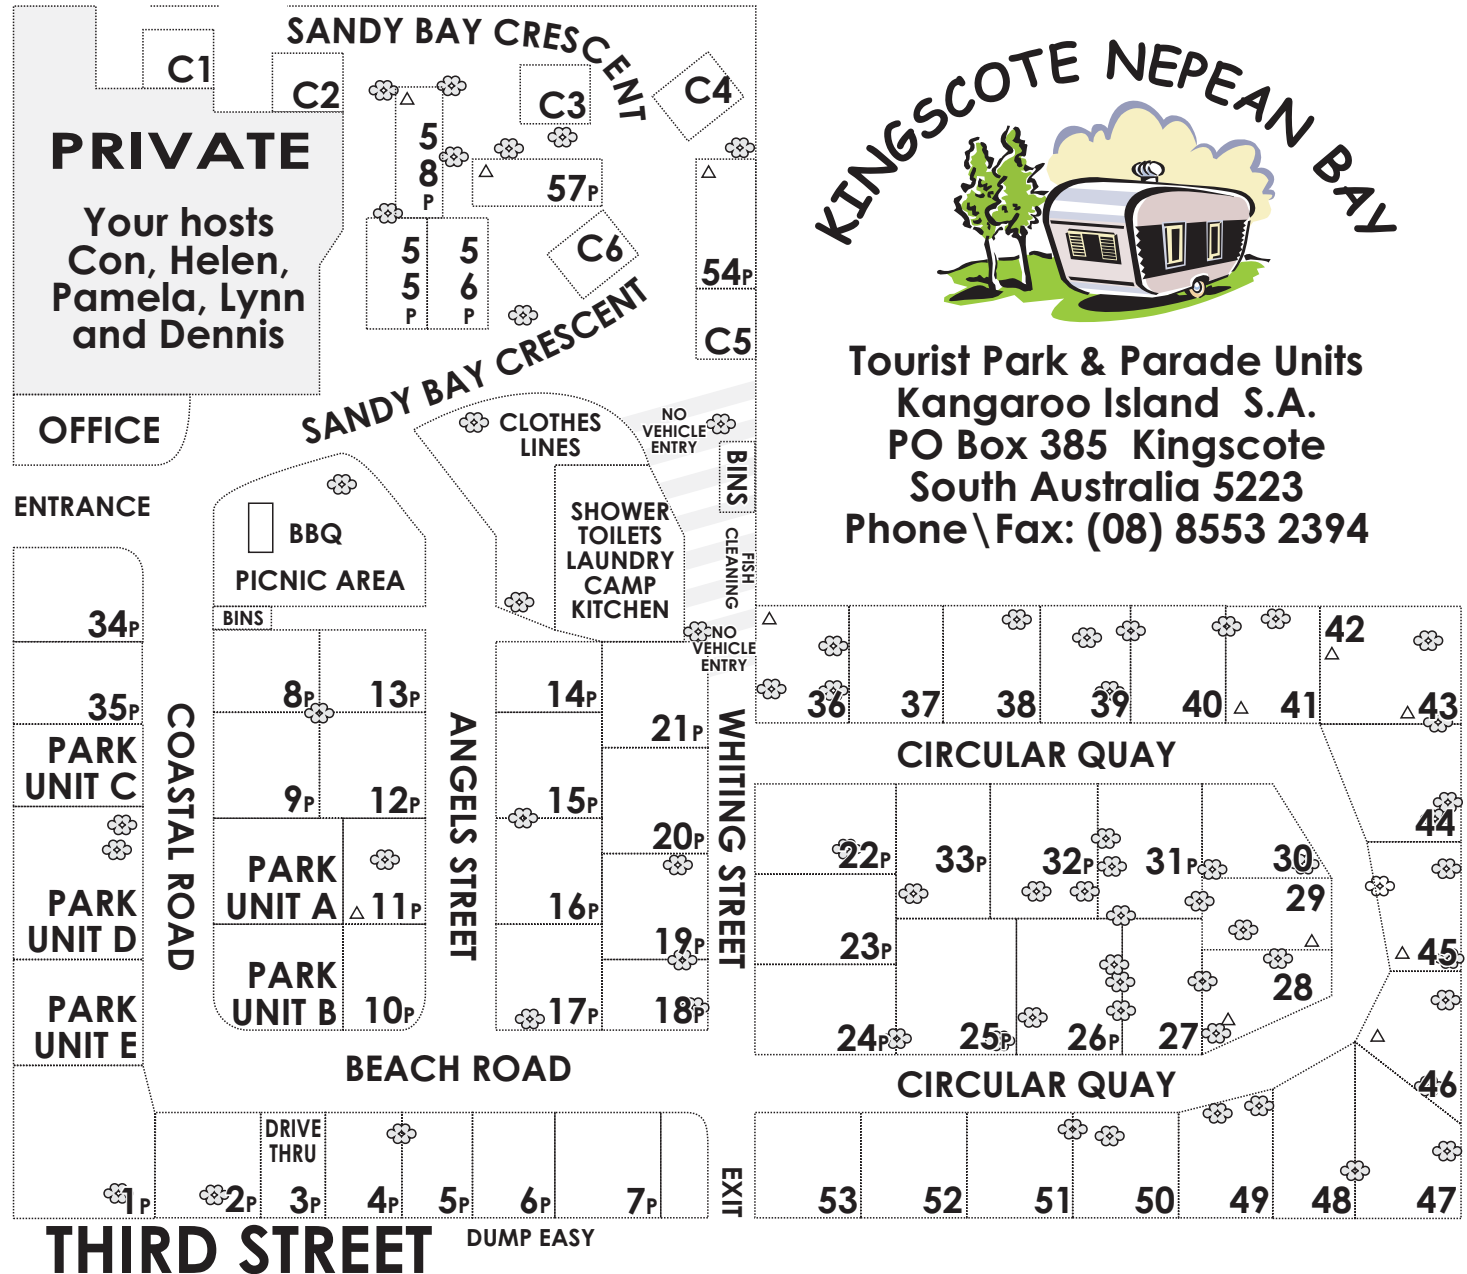

BEACH

Check in time: 2:00pm - Check Out Time: 10:00am - Extra charges may apply

THE PARADE

DID YOU KNOW WE CAN BOOK YOUR ISLAND TOURS & CHARTERS? SEE THE OFFICE FOR:-
 Tourist Information,
 Postage Stamps,
 Maps, Fish Freezing,
 Ice, Chocolates,
 Chips, Cokes.

← TO KINGSCOTE

☎ TELEPHONE BOX

FIRST STREET

Tourist Park & Parade Units
 Kangaroo Island S.A.
 PO Box 385 Kingscote
 South Australia 5223
 Phone \ Fax: (08) 8553 2394