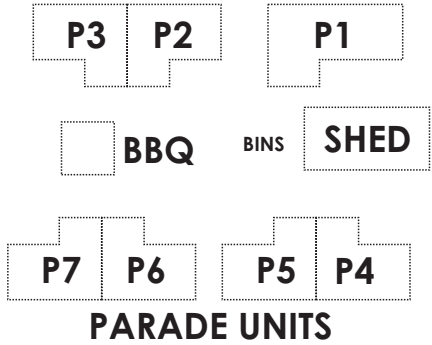

BEACH

Check in time: 2:00pm - Check Out Time: 10:00am - Extra charges may apply

THE PARADE

DID YOU KNOW WE CAN BOOK YOUR ISLAND TOURS & CHARTERS? SEE THE OFFICE FOR:-
Tourist Information,
Postage Stamps,
Maps, Fish Freezing,
Ice, Chocolates,
Chips, Cokes.

← TO KINGSCOTE

☎ TELEPHONE BOX

FIRST STREET